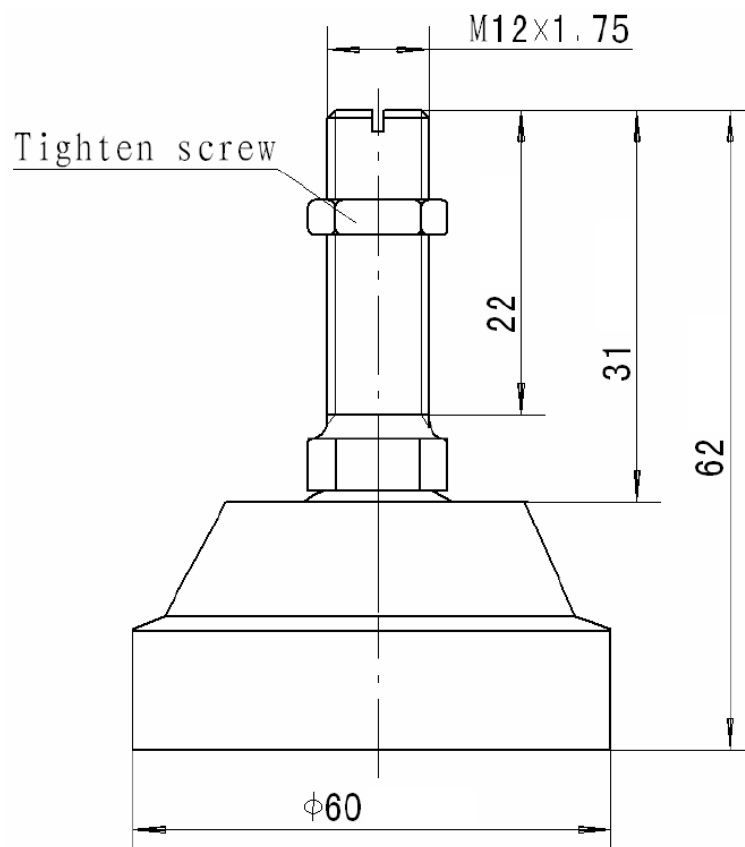

Specifications and dimensions are subject to change without notice and do not constitute any liability whatsoever.