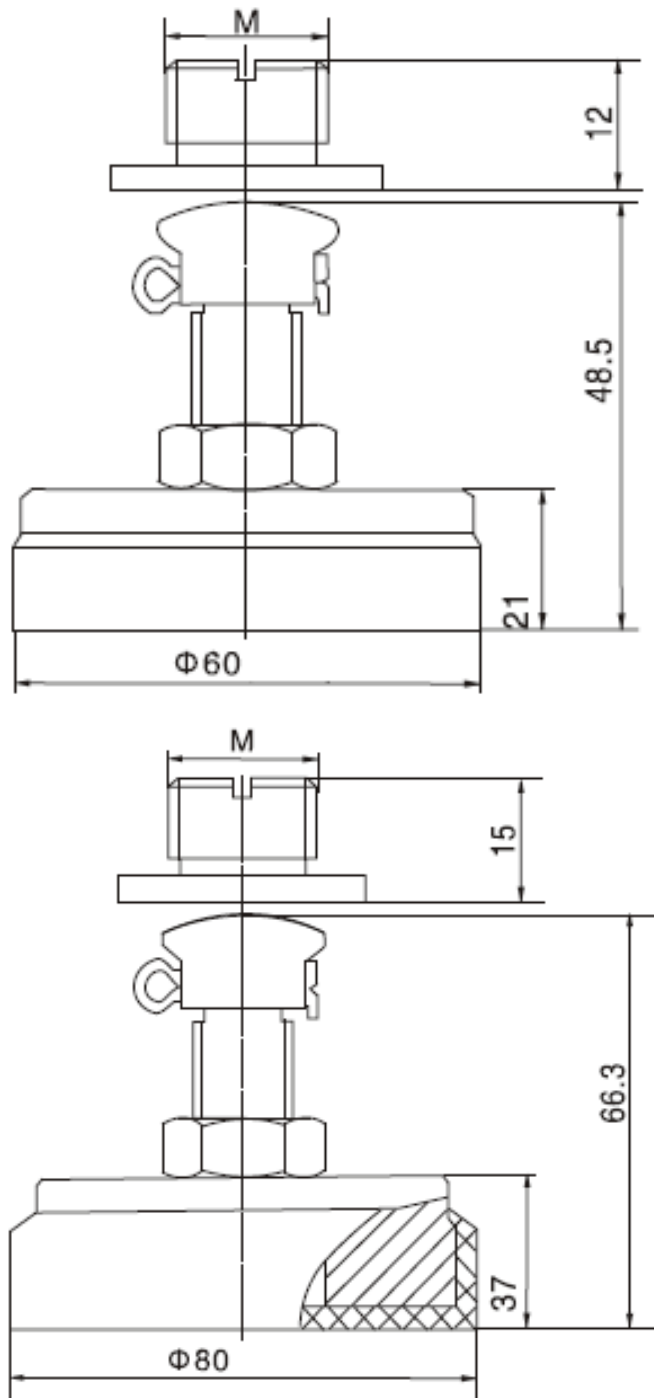

Short description

- Height adjustable foot
- Easy installation
- Stainless steel
- Can be used with Load Cell models: BM8H and H8H

Available models

Model	Capacity	Full article description	Part number
BJ-8-207	0.25t – 2t	BJ-8-207-0.25t/2t	2080510
	5t	BJ-8-207-5t	2080520

Specifications and dimensions are subject to change without notice and do not constitute any liability whatsoever.

Dimensions in mm

Dimension Type	Capacity	M
BJ-8-207	0.25t – 2t	M12 x 1.75
	5t	M20 x 2.5