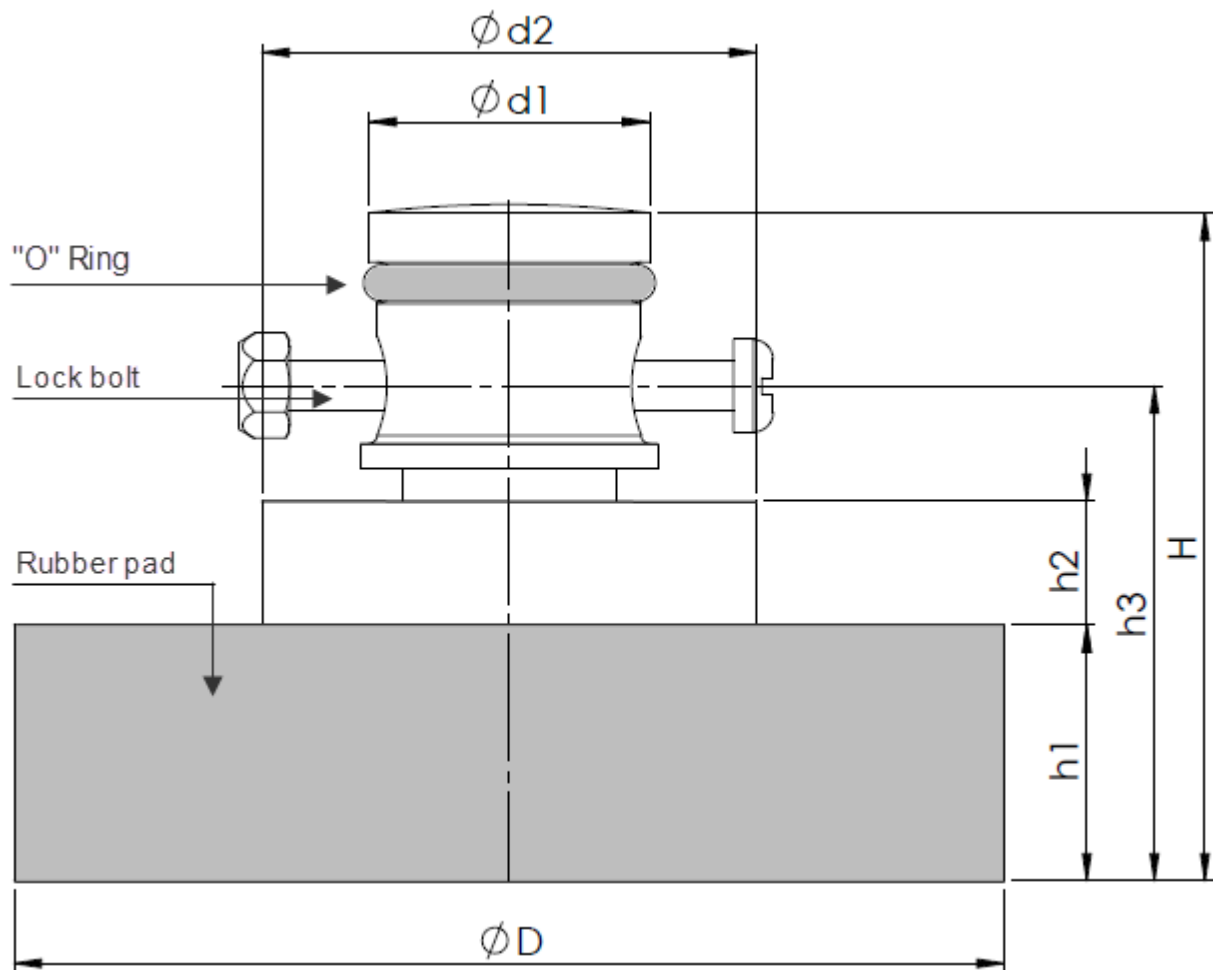

Short description

- Height adjustable foot
- Easy installation
- Alloy steel Zinc plated
- Can be used with Load Cell models: H8C-W6, B8D-W6 and BM8D-W6

Available models

Model	Capacity	Full article description	Part number
HJ-8-236-03	0.1t – 2t	HJ-8-236-0,1t/2t-01	2080652
	0.1t – 2t	HJ-8-236-0.1t/2t-03	2080654
	2.5t – 5t	HJ-8-236-2.5t/5t	2080653

Specifications and dimensions are subject to change without notice and do not constitute any liability whatsoever.

Dimensions in mm

Dimension Type	Capacity	ϕD	$\phi d1$	$\phi d2$	H	h1	h2	H3
HJ-8-236-01	0.1t – 2t	80	17	30	41 - 50	16	7.5	30
HJ-8-236-03	0.1t – 2t	60	17	30	41 - 50	16	7.5	30
	2.5t – 5t	125	24	45	70 - 91	32.5	16.5	57